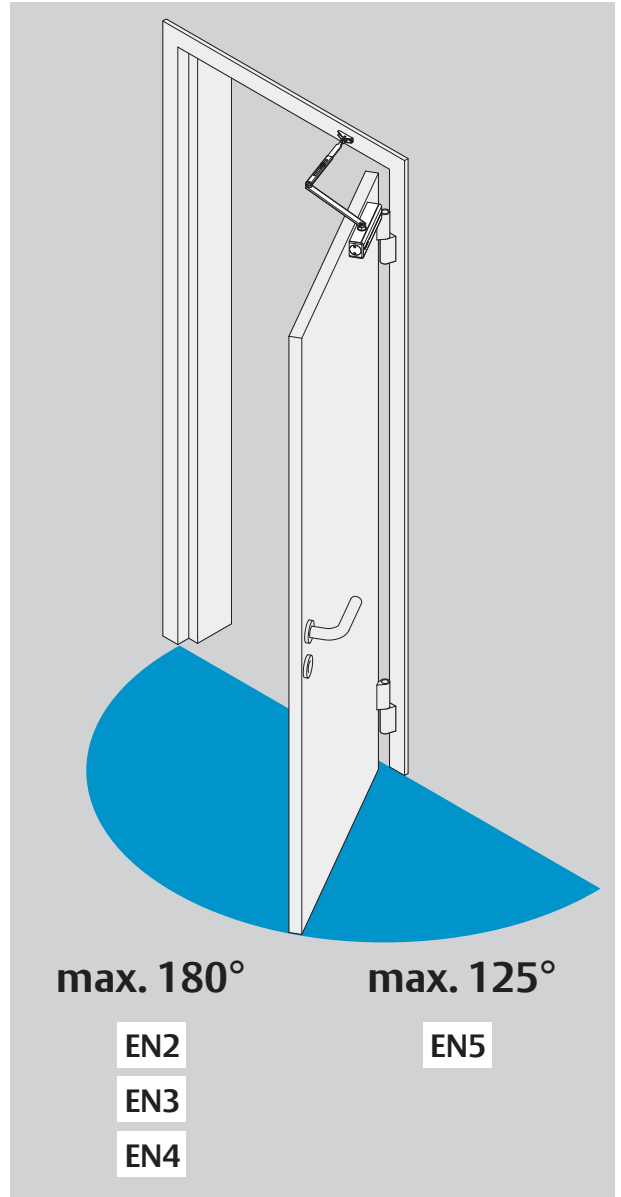

Installation Instructions

D1004609

DoP

	B	
EN2	≤	850mm
EN3	≤	950mm
EN4	≤	1100mm
EN5	≤	1250mm

max. 180°

max. 125°

EN2

EN5