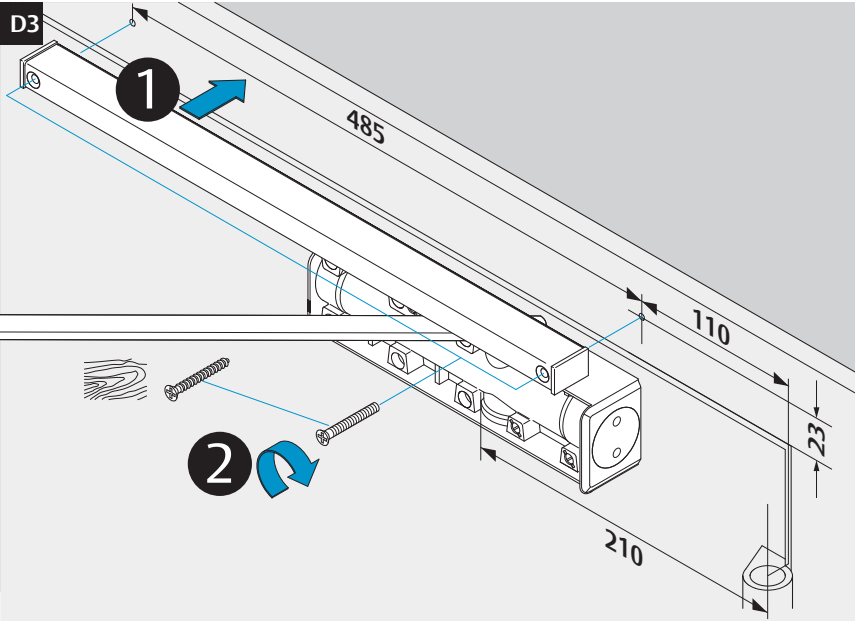

D

G143

D1

D2

D3

D4

A

A2

A3

ASSA ABLOY

ASSA ABLOY
Sicherheitstechnik GmbH

Bildstockstraße 20
72458 Albstadt
GERMANY
Tel.: +49 (0) 74 31-12 3-0
Fax: +49 (0) 74 31-12 3-24 0
albstadt@assaabloy.de