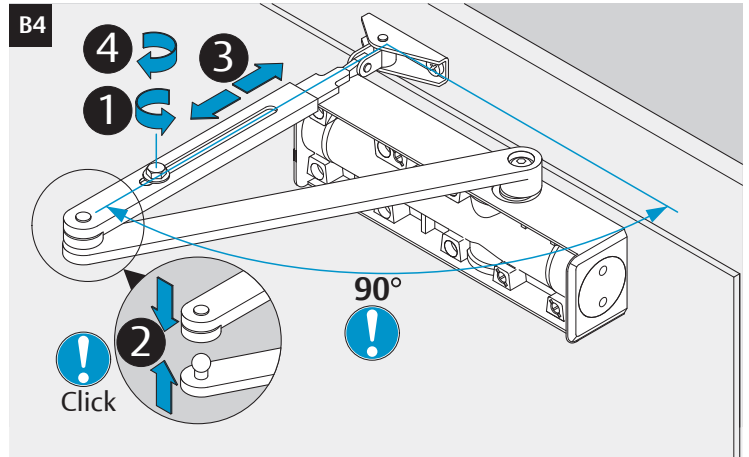

B

C

L141

EN2

EN4

EN3

EN5

DIN L

DIN R