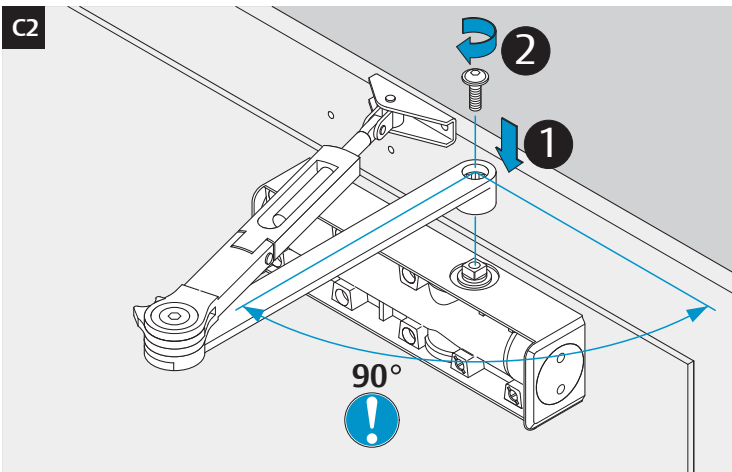

B

C

L141

EN2

EN4

EN3

EN5

DIN L

DIN R