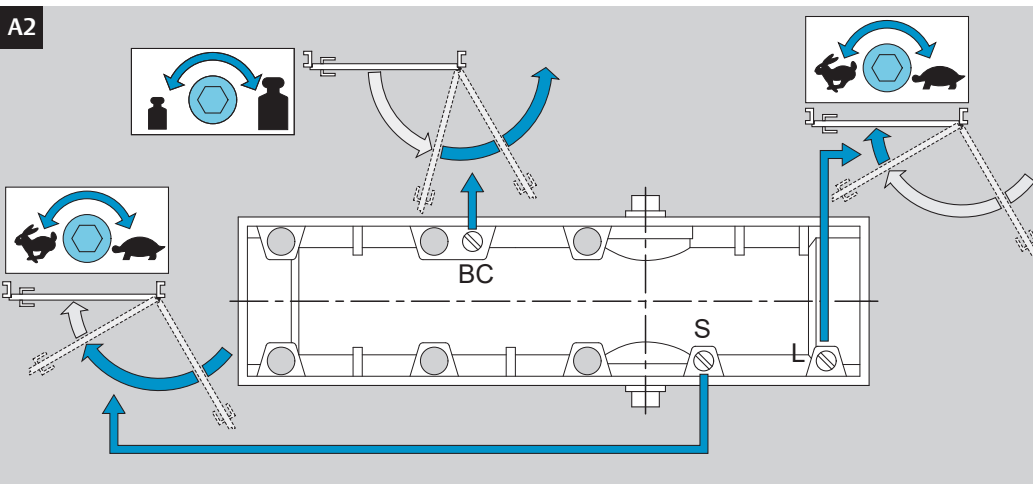

D

G143

D1

D2

D3

D4

A

A2

A3

ASSA ABLOY

ASSA ABLOY
Sicherheitstechnik GmbH

Bildstockstraße 20
72458 Albstadt
GERMANY
Tel.: +49 (0) 74 31-12 3-0
Fax: +49 (0) 74 31-12 3-24 0
albstadt@assaabloy.de