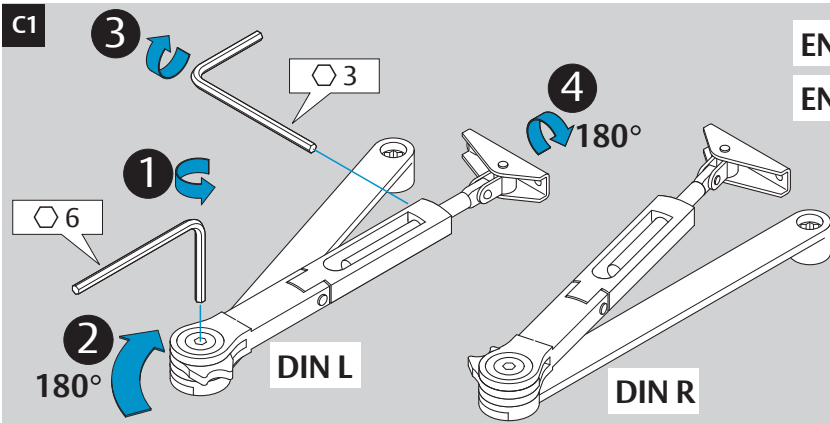

C

L141

EN2

EN4

EN3

EN5

DIN L

DIN R