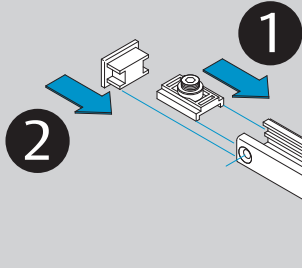

D

G143

D1

D2

D3

D4

A

A2

A3

ASSA ABLOY

ASSA ABLOY
Sicherheitstechnik GmbH

Bildstockstraße 20
72458 Albstadt
GERMANY
Tel.: +49 (0) 74 31-12 3-0
Fax: +49 (0) 74 31-12 3-24 0
albstadt@assaabloy.de