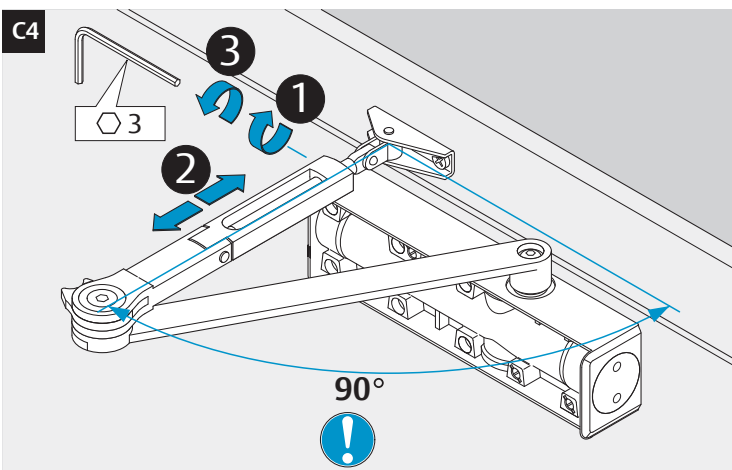

B

C

L141

EN2

EN4

EN3

EN5

DIN L

DIN R