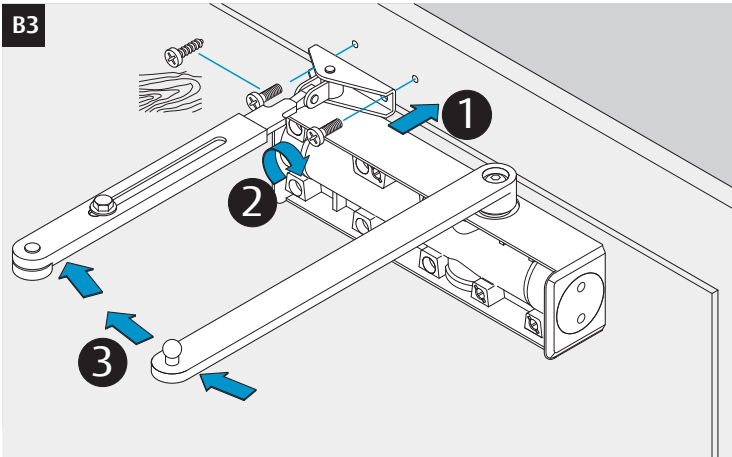

B

C

L141

EN2

EN4

EN3

EN5

DIN L

DIN R