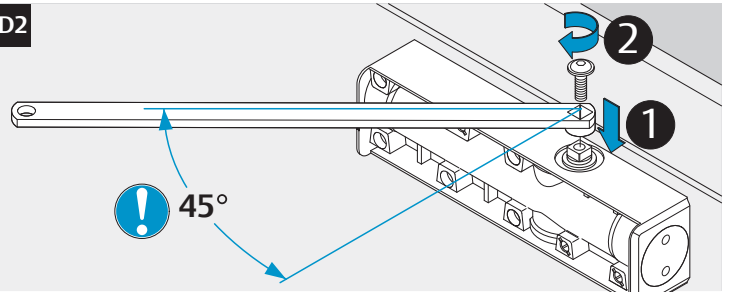

D

G143

D1

D2

D3

D4

A

A2

A3

ASSA ABLOY

ASSA ABLOY
Sicherheitstechnik GmbH

Bildstockstraße 20
72458 Albstadt
GERMANY
Tel.: +49 (0) 74 31-12 3-0
Fax: +49 (0) 74 31-12 3-24 0
albstadt@assaabloy.de