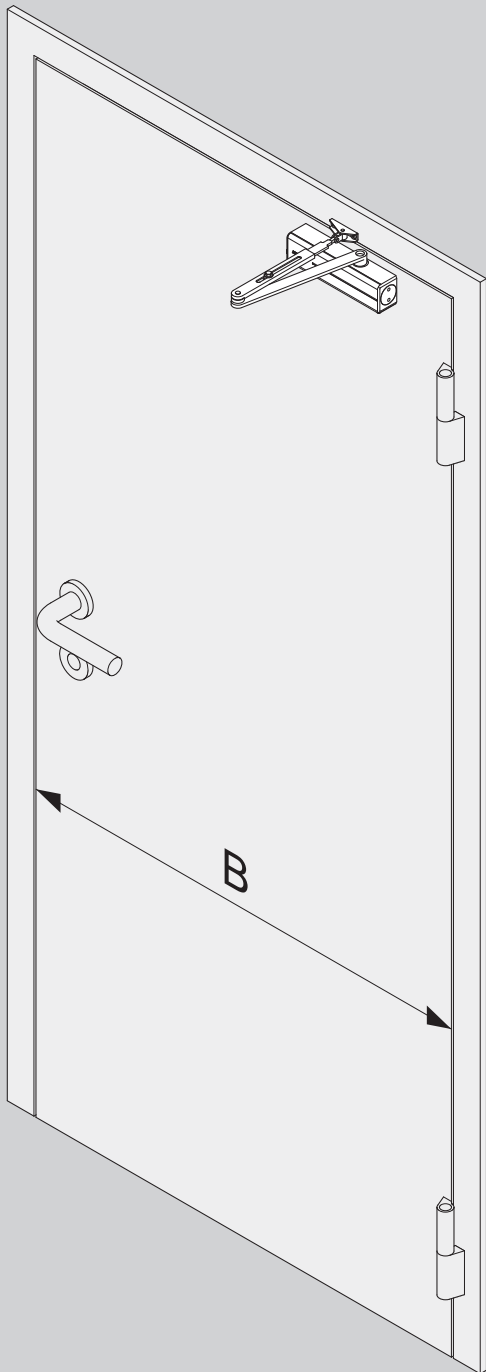

Installation Instructions

D1004609

DoP

	B	
EN2	≤	850mm
EN3	≤	950mm
EN4	≤	1100mm
EN5	≤	1250mm

max. 180°

max. 125°

EN2

EN5