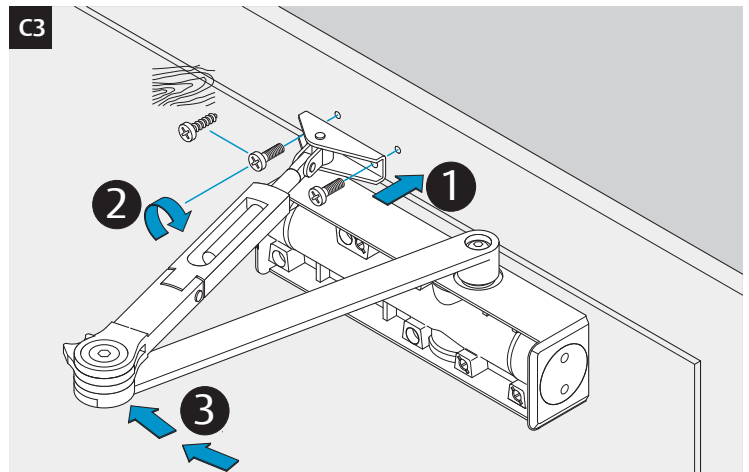

B

C

L141

EN2

EN4

EN3

EN5

DIN L

DIN R